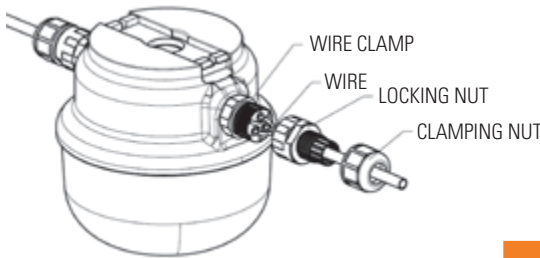

Beam angle of DuoLite white/red

Clamp connection without screws for quick and easy wiring

- ✓ use of standard cables;
- ✓ flexible length;
- ✓ lamp cannot be opened;
- ✓ watertight;
- ✓ flame-retardant.