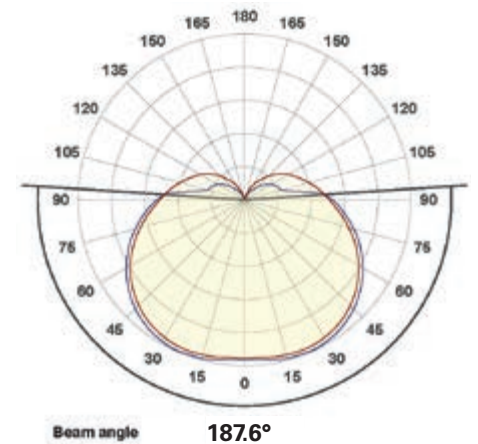

Beam angle of DuoLite white/red