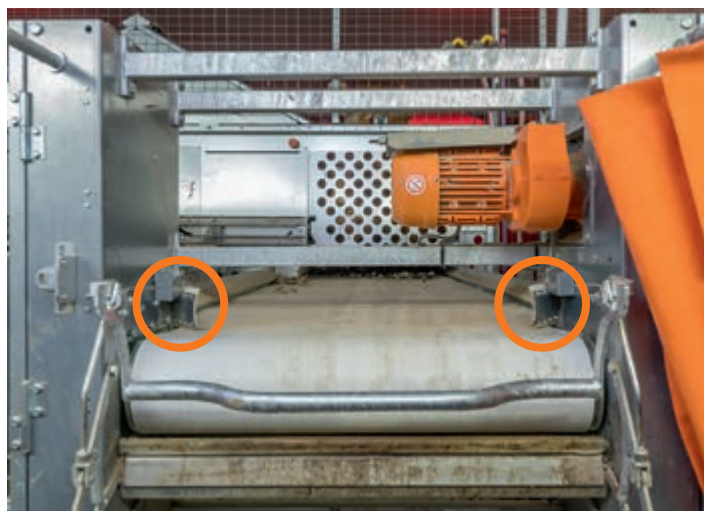

NEW!

Big Dutchman®

AMBA

Automatic Manure Belt Adjustment
– straight running of the belts during manure removal –

AMBA – secure and autonomous manure removal with belts

Using manure belts in poultry houses reduces ammonia emissions and thus contributes to an improved climate in the house and to the birds' health. Intervals between manure removals should therefore be as short as possible. In the past, however, manure belts had to be constantly monitored during operation, sometimes requiring adjustment by experienced staff. Manure was therefore not removed as often as would be ideal.

With AMBA (Automatic Manure Belt Adjustment), Big Dutchman can now offer a solution that saves time and ensures smooth running of the belts. Light sensors positioned to the right and to the left of the manure belt in the drive monitor how the belts run. If a belt does not run straight, the sensors transmit a signal to the AMBA motor. The motor automatically adjusts the belt to stop it from deviating.

Permanent straight running of the manure belts during manure removal

Specially developed adjustment unit for straight belt running

Light sensors monitor the belts

Stand-alone controller 103

amacs controller